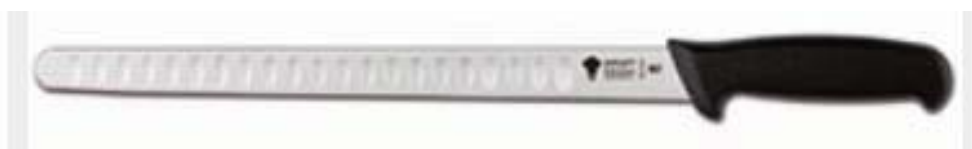

Also comes in **White Handle** not shown
54647 6" Flex Boning Knife **610W**

54650 5.5" Boning Knife 611B

54654 7.5" Cleaver Black Handle 615B

54694 6.25" Cleaver White Handle 630W

54656 11" Serrated Baker Knife 616B

54657 11" Serrated Baker Knife 616W

54662 8.25" Bread Knife 617B

54663 8.25" Bread Knife 617W

54664 4.25" Paring Knife 618B

54665 4.25" Paring Knife 618W

54666 2.75" Curved Vegetable Knife 619B

54670 12.5" Fluted Salmon Slicer 620B

To order call your Shaheen Rep. 978.388.6776

54674 9.25" Chef Fluted Knife 622B

54675 9.25" Chef Fluted Knife 622W

54676 8" Chef Knife 623B

54677 8" Chef Knife 623BLU

54678 8" Chef Knife 623G

54679 8" Chef Knife 623R