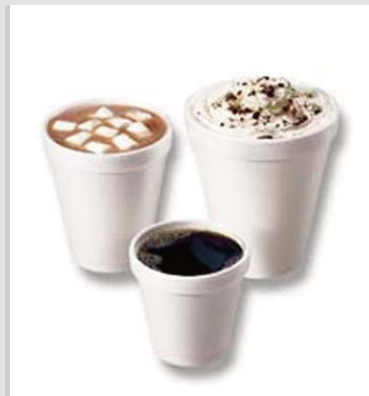

Cups Hot & Cold and Compostable

95 Haverhill Rd. * P.O. Box 897 * Amesbury, MA 01913 * 978-388-6776